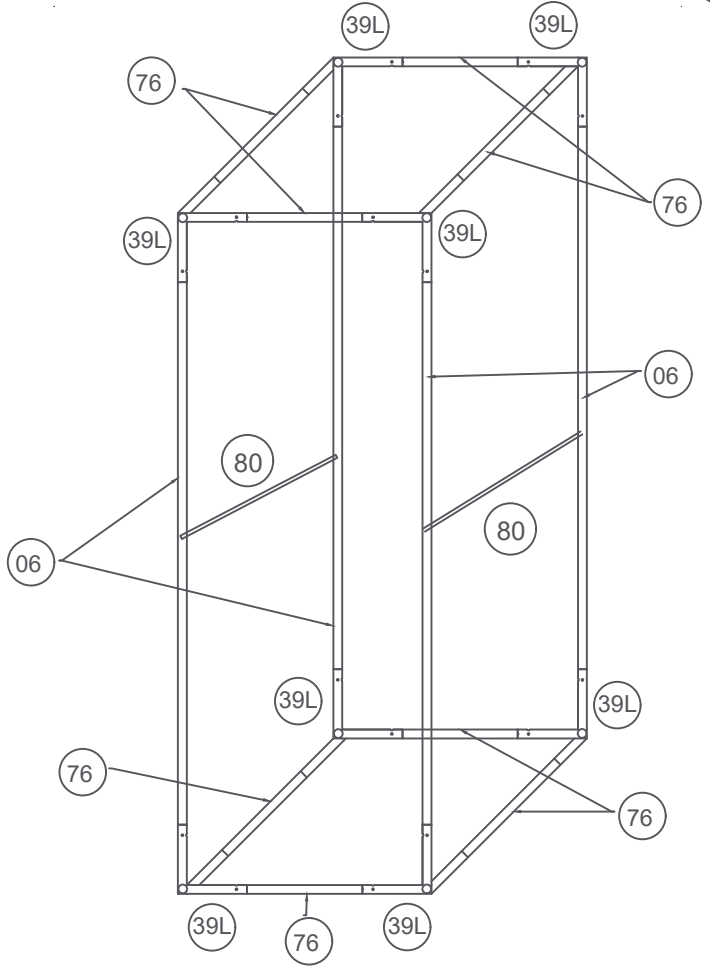

## Square Tower - SQT3x8-K

Front View

Isometric View

Top View

| Tower 36"w x 8'h |                  |
|------------------|------------------|
| Qty.             | Part Number      |
| 8                | WLM#39-L         |
| 4                | WLM#006          |
| 8                | WLM#076          |
| 2                | WLM#080          |
| 4                | WLM#018          |
| 4                | WLM#23           |
| 1                | BGO-FABRIC-L bag |