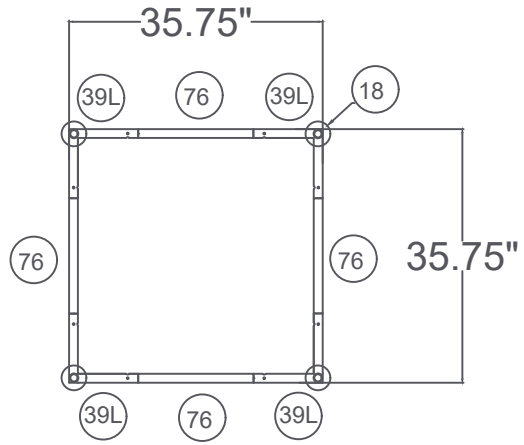

## Square Tower - SQT3x8-K

Front View

Isometric View

Top View

| Tower 36"w x 8'h |                  |
|------------------|------------------|
| Qty.             | Part Number      |
| 8                | WLM#39-L         |
| 4                | WLM#006          |
| 8                | WLM#076          |
| 2                | WLM#080          |
| 4                | WLM#018          |
| 4                | WLM#23           |
| 1                | BGO-FABRIC-L bag |