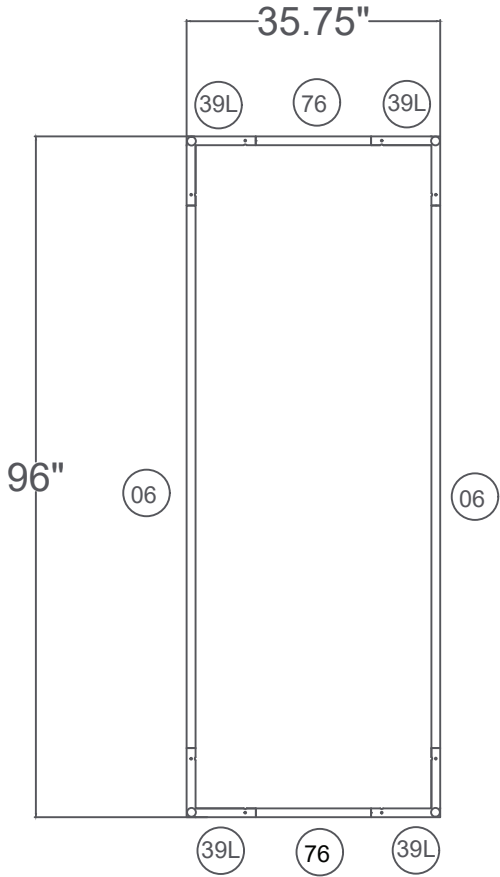

## Square Tower - SQT3x8-K

Front View

Isometric View

Top View

| Tower 36"w x 8'h |                  |
|------------------|------------------|
| Qty.             | Part Number      |
| 8                | WLM#39-L         |
| 4                | WLM#006          |
| 8                | WLM#076          |
| 2                | WLM#080          |
| 4                | WLM#018          |
| 4                | WLM#23           |
| 1                | BGO-FABRIC-L bag |